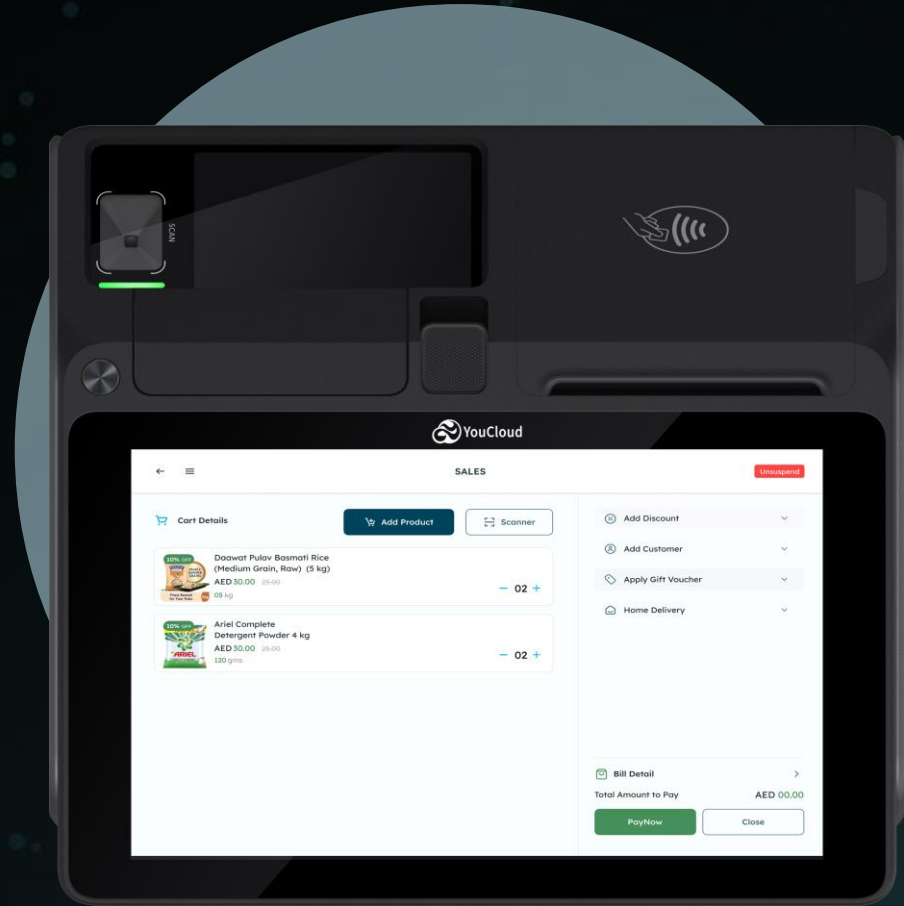

Y3000 – DESKTOP POS

A small but high-performance device in YouCloud POS family.

- 10.1" IPS Main Display
- 4" WVGA IPS Second Display
- 58/80mm Autocut Printer
- Built-in Battery, Scan Window

VIP
 NFC
 Printing
 Booking
 Queuing
 Check-out
 Order for
 Shopping

Compassion. Innovation. Trust.

Y3000 Tech Specs

Processor
Quad-core
Cortex-A53 2.0GHz

OS
Android 11

Memory
2GB RAM+16GB
ROM

Printer
80mm 3" printer with automatic cutter,
supports 80x60mm roll paper; compatible
with 58mm (2") roll paper

Dual Display
10.1-inch with 800*1280 Resolution
& 4-inch with WVGA IPS

Communications
Bluetooth
Wi-Fi (2.4G Hz&5GHz)
4G/3G/2G (optional)

Physical Key
1 *ON/OFF, 1 *Printer Key

Card Slots
1 *SIM & 1 *SD Card Slot
2 *SAM (optional)

Camera
1 *Rear Camera QR code
1 *Face Recognition Camera
(optional)

Speakers
2 x 1W internal
speakers

Battery
7.2V /
2600mAh

Dimensions
L*W*H(mm):
270*233.6*105mm

Adapter
12V 2A (2-inch Printer)
24V 2.SA
(3-inch Printer,
optional)